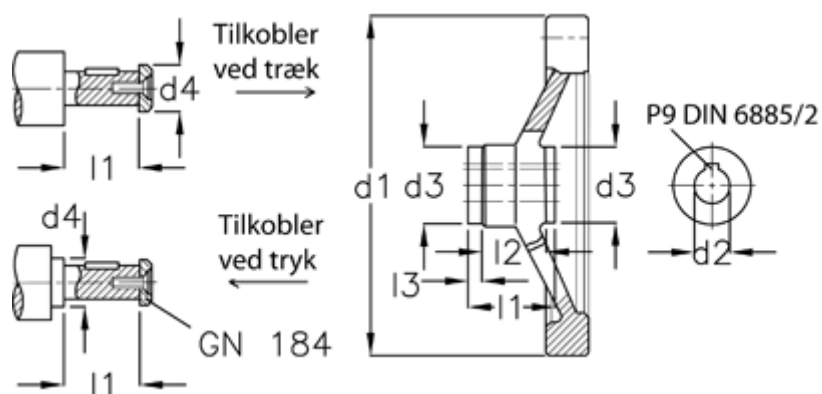

Article number: 20369332

Description: E+G Handwheel
GN 321.4-200-K18-A-DR

Measures

d_1	= 200
d_2 H7	= 18
d_3	= 38
d_4 max	= 26
l_1	= 36.5
l_2	= 24
l_3	= 6